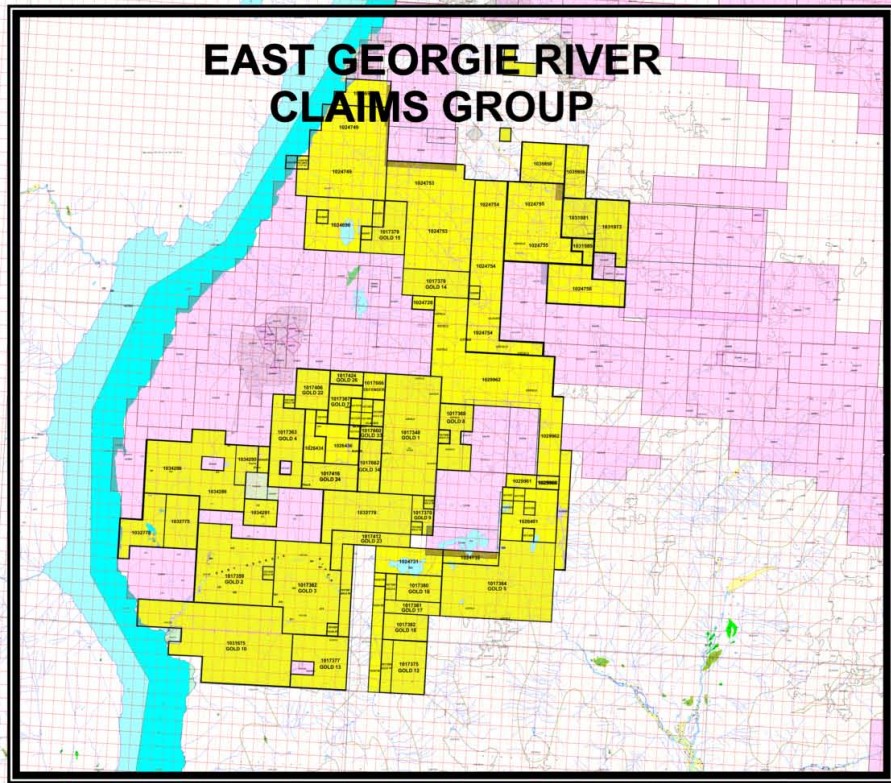

# EAST GEORGIE RIVER CLAIMS GROUP

**GRANBY GOLD INC.**

**1030/103P CLAIMS LOCATION**  
SKEENA MINING DIVISION, BC

**CLAIMS GROUP**

<b>DRAWN BY:</b> Golden Wing Services Inc.	<b>JOB NO.:</b> 2015-05	<b>NTS:</b> 1030/09E,19E 103P/12W,13W	<b>DATE:</b> JUN 09,15	<b>FIG NO.:</b> GG2015-05
---	----------------------------	---	---------------------------	------------------------------

# ALICE ARM CLAIMS GROUP

**ALASKA**  
**BC**