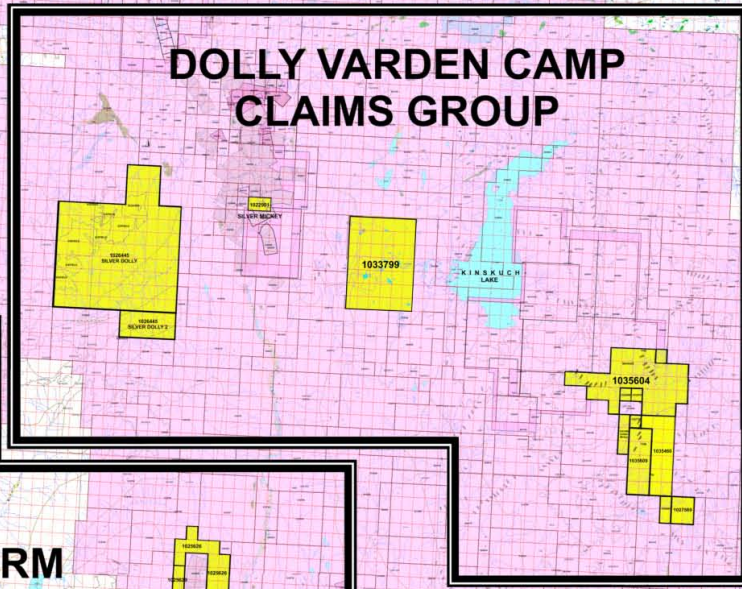

# EAST GEORGIE RIVER CLAIMS GROUP

**GRANBY GOLD INC.**

**1030/103P CLAIMS LOCATION**  
SKEENA MINING DIVISION, BC

**CLAIMS GROUP**

<b>DRAWN BY:</b> Golden Wing Services Inc.	<b>JOB NO.:</b> 2015-05	<b>NTS:</b> 1030/09E,19E 103P/12W,13W	<b>DATE:</b> JUN 09,15	<b>FIG NO.:</b> GG2015-05
---	----------------------------	---	---------------------------	------------------------------

SCALE: 1:50,000

# ALICE ARM CLAIMS GROUP

**ALASKA**  
**BC**